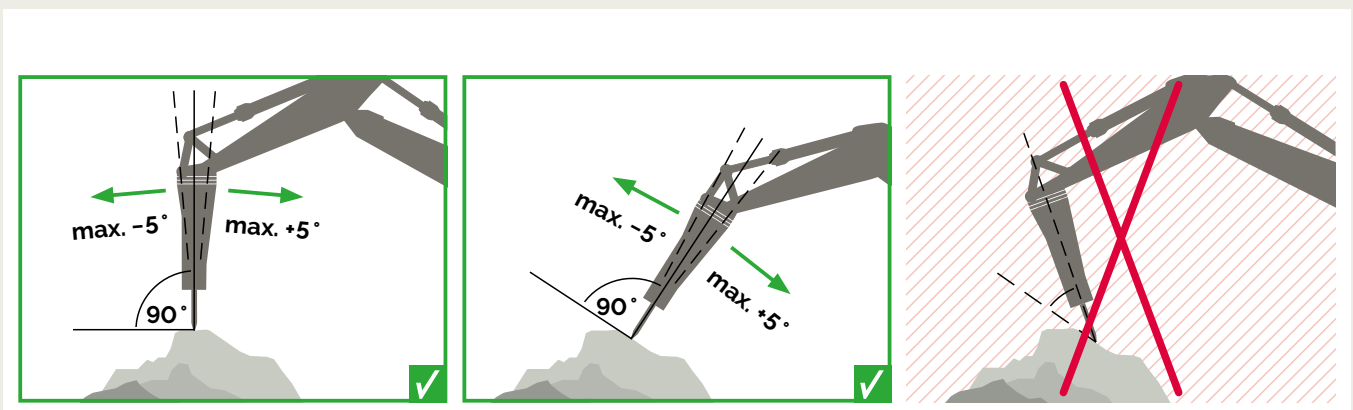

United. Inspired.

Hydraulic Attachments

Breakers

0.7-140t/1,500-309,000 lbs

Bucket crushers

18-54t/39,500-119,000 lbs

Combi cutters

13-85t/28,650-187,000 lbs

Drum cutters

0.6-125t/1,300-275,000 lbs

Steel cutters

4-110t/9,000-243,000 lbs

Magnets

12-45t/26,500-99,000 lbs

Concrete busters

2-85t/4,500-187,400 lbs