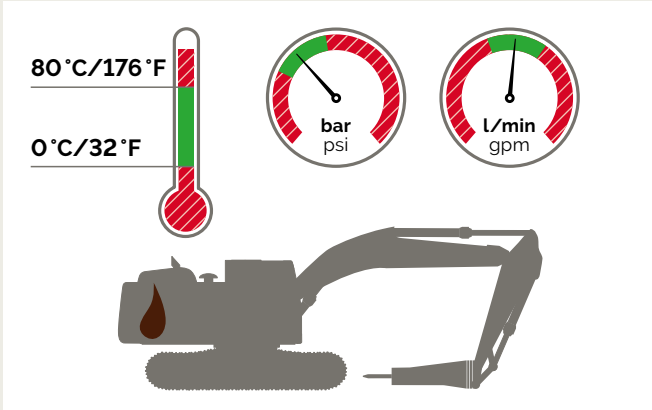

United. Inspired.

Hydraulic Attachments

Breakers

0.7-140t/1,500-309,000 lbs

Bucket crushers

18-54t/39,500-119,000 lbs

Combi cutters

13-85t/28,650-187,000 lbs