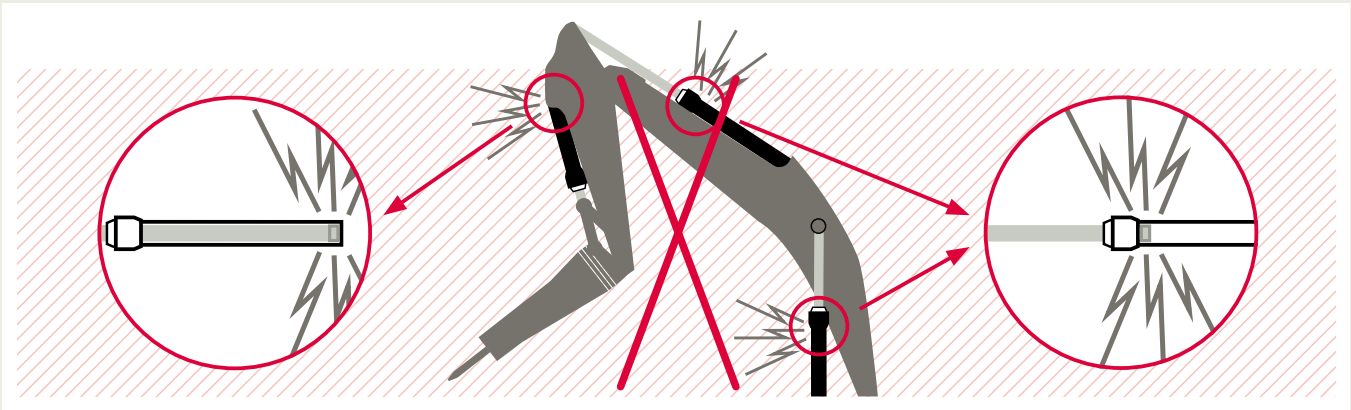

United. Inspired.

Hydraulic Attachments

Breakers

0.7-140t/1,500-309,000 lbs

Bucket crushers

18-54t/39,500-119,000 lbs

Combi cutters

13-85t/28,650-187,000 lbs