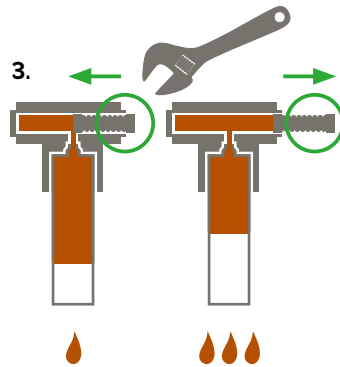

United. Inspired.

Hydraulic Attachments

Breakers

0.7-140t/1,500-309,000 lbs

Bucket crushers

18-54t/39,500-119,000 lbs

Combi cutters

13-85t/28,650-187,000 lbs

Drum cutters

0.6-125t/1,300-275,000 lbs

Steel cutters

4-110t/9,000-243,000 lbs

Magnets

12-45t/26,500-99,000 lbs

Concrete busters

2-85t/4,500-187,400 lbs