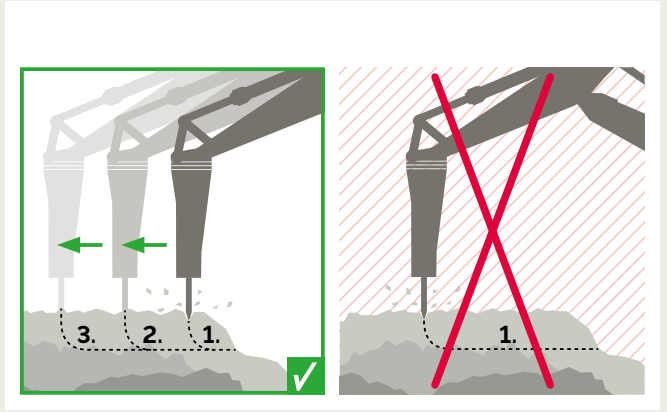

United. Inspired.

Hydraulic Attachments

Breakers

0.7-140t/1,500-309,000 lbs

Bucket crushers

18-54t/39,500-119,000 lbs

Combi cutters

13-85t/28,650-187,000 lbs