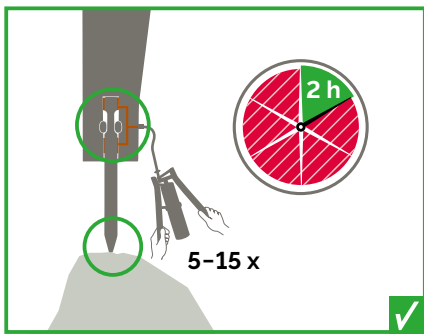

United. Inspired.

Hydraulic Attachments

Breakers

0.7-140t/1,500-309,000 lbs

Bucket crushers

18-54t/39,500-119,000 lbs

Combi cutters

13-85t/28,650-187,000 lbs