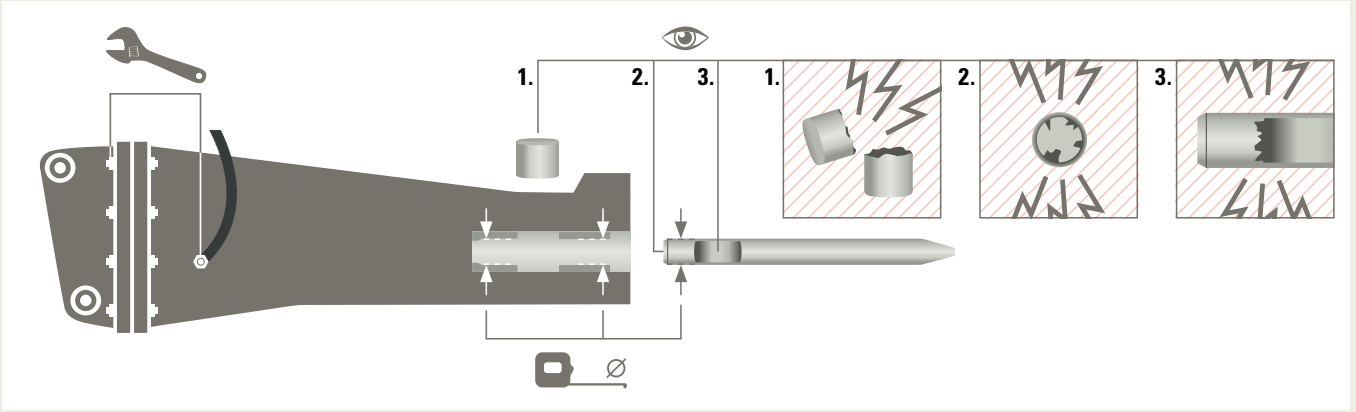

United. Inspired.

Hydraulic Attachments

Breakers

0.7-140t/1,500-309,000 lbs

Bucket crushers

18-54t/39,500-119,000 lbs

Combi cutters

13-85t/28,650-187,000 lbs