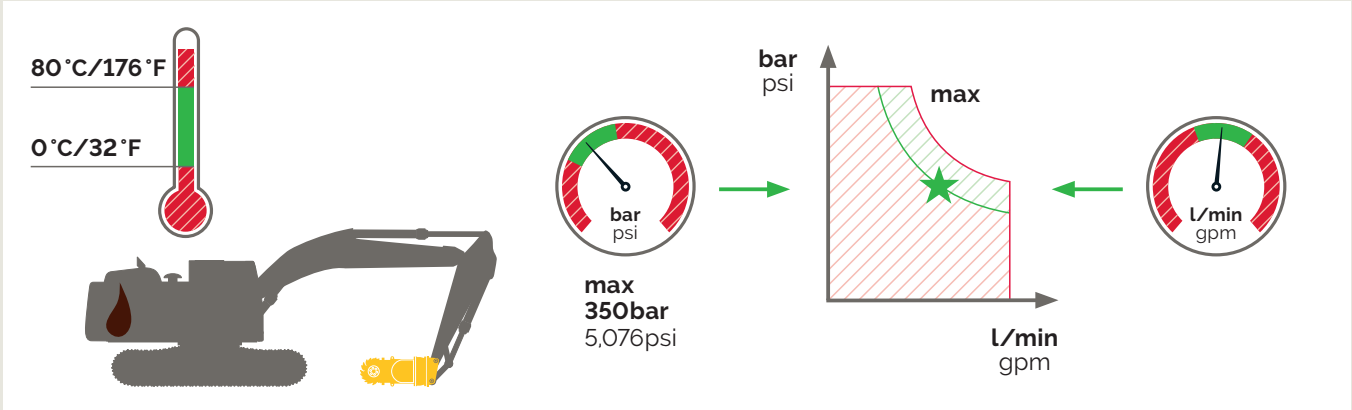

United. Inspired.

Hydraulic Attachments

Breakers

0.7-140t/1,500-309,000lbs

Bucket crushers

18-54t/39,500-119,000lbs

Combi cutters

15-85t/33,000-187,000lbs