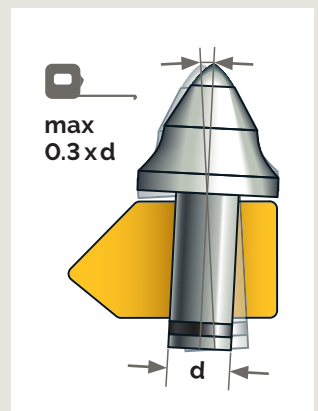

United. Inspired.

Hydraulic Attachments

Breakers

0.7-140t/1,500-309,000lbs

Bucket crushers

18-54t/39,500-119,000lbs

Combi cutters

15-85t/33,000-187,000lbs