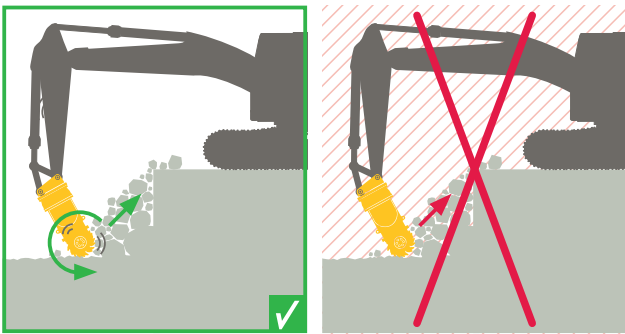

United. Inspired.

Hydraulic Attachments

Breakers

0.7-140t/1,500-309,000lbs

Bucket crushers

18-54t/39,500-119,000lbs

Combi cutters

15-85t/33,000-187,000lbs