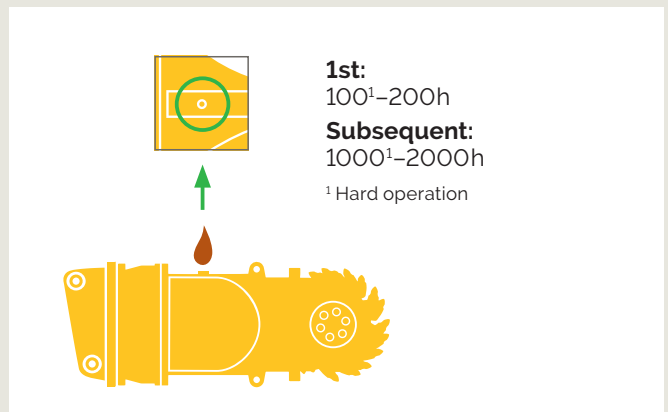

United. Inspired.

Hydraulic Attachments

Breakers

0.7-140t/1,500-309,000lbs

Bucket crushers

18-54t/39,500-119,000lbs

Combi cutters

15-85t/33,000-187,000lbs

Auger drive units

1-50t/2,000-110,000lbs

Demolition pulverizers

18-35t/39,500-77,000lbs

Grapples

0.7-100t/1,500-220,000lbs

Bulk pulverizers

18-40t/39,500-88,000lbs

Drum cutters

0.6-125t/1,300-275,000lbs

Steel cutters

4-110t/9,000-243,000lbs

Magnets

12-45t/26,500-99,000lbs

Concrete busters

2-35t/4,500-77,000lbs