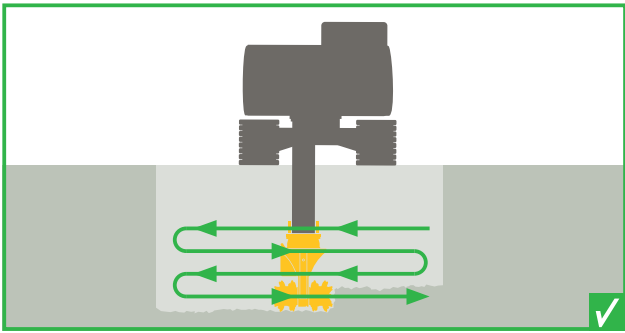

United. Inspired.

Hydraulic Attachments

Breakers

0.7-140t/1,500-309,000lbs

Bucket crushers

18-54t/39,500-119,000lbs

Combi cutters

15-85t/33,000-187,000lbs