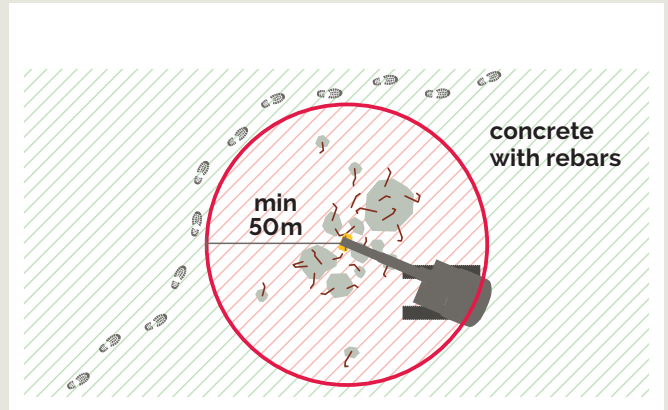

United. Inspired.

Hydraulic Attachments

Breakers

0.7-140t/1,500-309,000lbs

Bucket crushers

18-54t/39,500-119,000lbs

Combi cutters

15-85t/33,000-187,000lbs

Drum cutters

0.6-125t/1,300-275,000lbs

Steel cutters

4-110t/9,000-243,000lbs

Magnets

12-45t/26,500-99,000lbs

Concrete busters

2-35t/4,500-77,000lbs