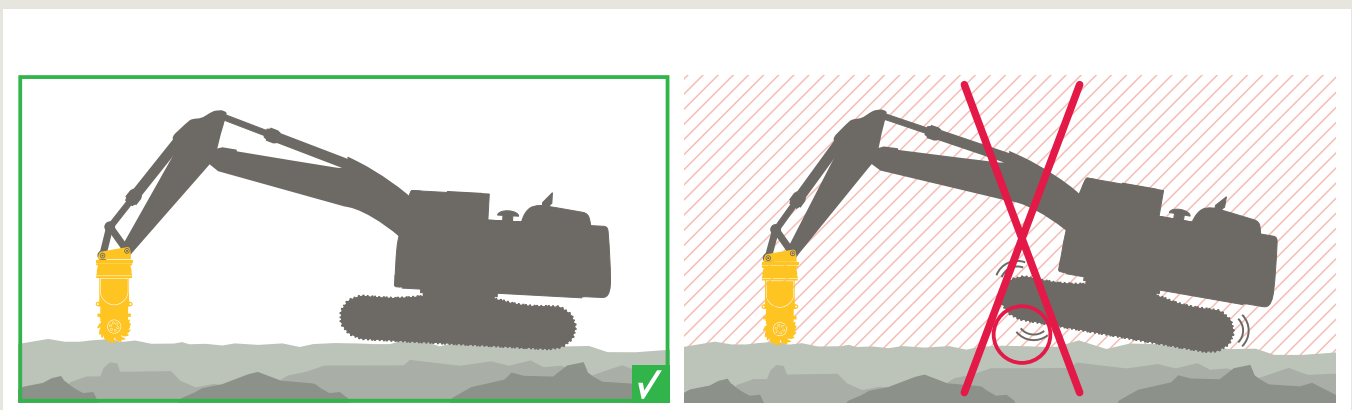

United. Inspired.

Hydraulic Attachments

Breakers

0.7-140t/1,500-309,000lbs

Bucket crushers

18-54t/39,500-119,000lbs

Combi cutters

15-85t/33,000-187,000lbs