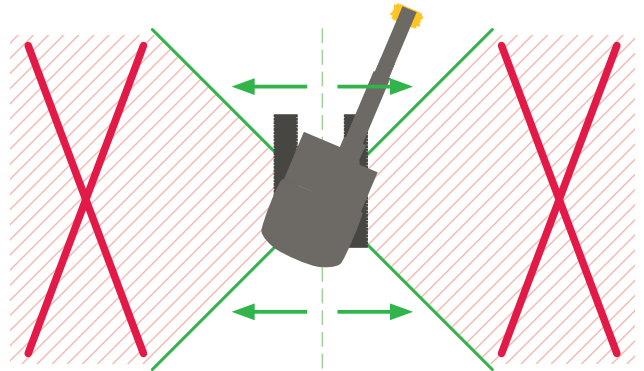

United. Inspired.

Hydraulic Attachments

Breakers

0.7-140t/1,500-309,000lbs

Bucket crushers

18-54t/39,500-119,000lbs

Combi cutters

15-85t/33,000-187,000lbs