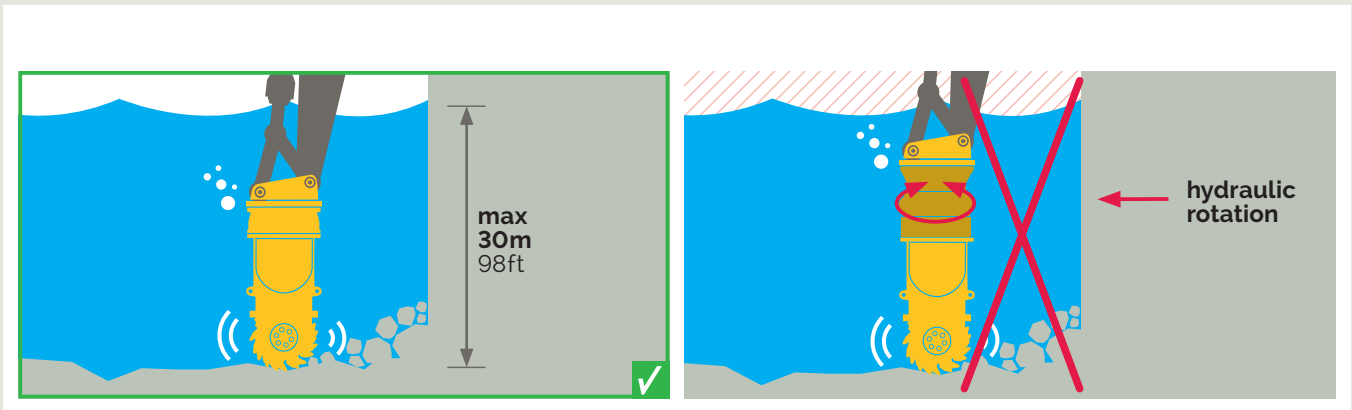

United. Inspired.

Hydraulic Attachments

Breakers

0.7-140t/1,500-309,000lbs

Bucket crushers

18-54t/39,500-119,000lbs

Combi cutters

15-85t/33,000-187,000lbs