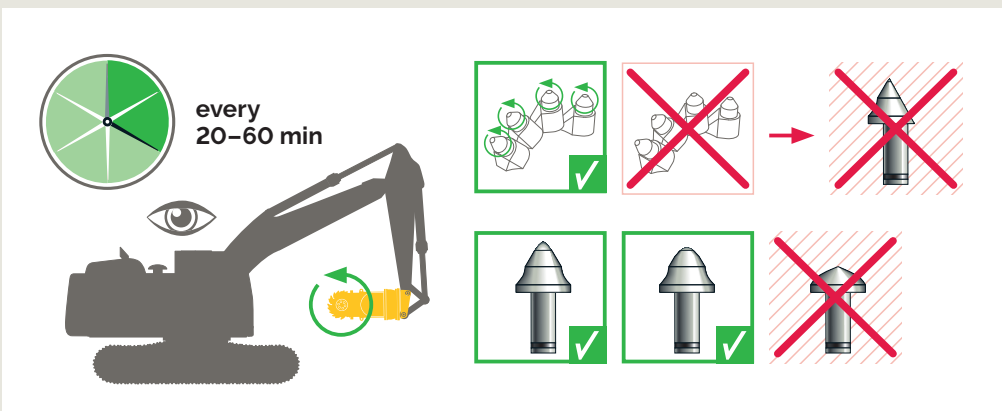

United. Inspired.

Hydraulic Attachments

Breakers

0.7-140t/1,500-309,000lbs

Bucket crushers

18-54t/39,500-119,000lbs

Combi cutters

15-85t/33,000-187,000lbs