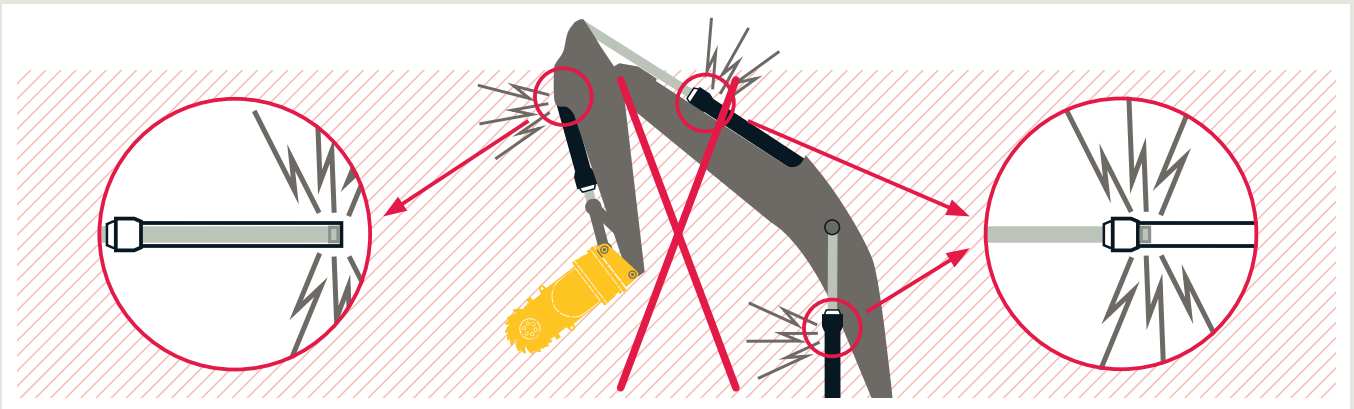

United. Inspired.

Hydraulic Attachments

Breakers

0.7-140t/1,500-309,000lbs

Bucket crushers

18-54t/39,500-119,000lbs

Combi cutters

15-85t/33,000-187,000lbs