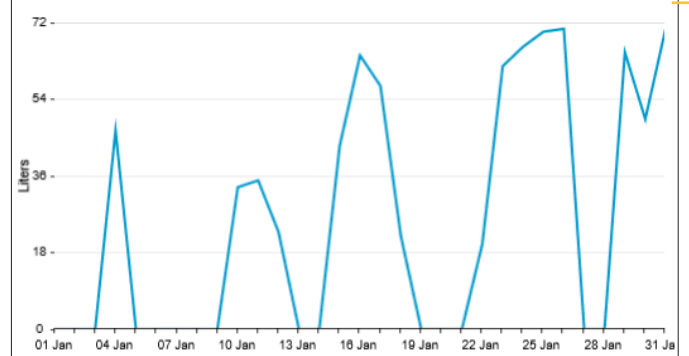

Operation

Fuel consumption

Total liters

Liter per hour

Total CO₂ emission

Location

GPS onboard (position Long/Lat)

Liters per hour (5/5)

Operation > Location

Map with machine journey

*Available in selected markets on all factory delivered machines

Maintenance

Service
No. of machines in overdue status
No. of reported services
Predicted date for next service
Hours to next service
Diagnostic
Active alarms
No. of alarms*
Alarm type trending (engine/hydraulics/others)
Alarm frequency (count and time for each type)
Acknowledge alarm
Connectivity
Last communication