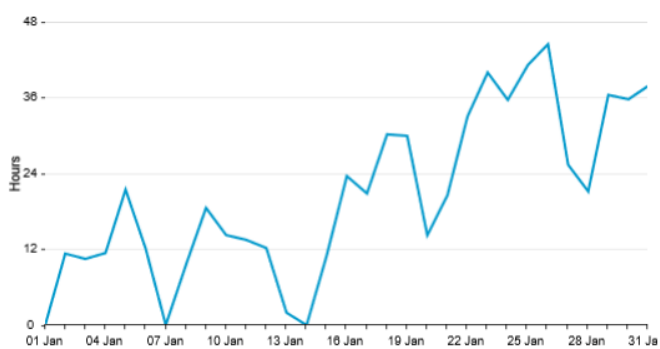

Operation

Fuel consumption

Total liters

Liter per hour

Total CO₂ emission

Location

GPS onboard (position Long/Lat)

Liters per hour (5/5)