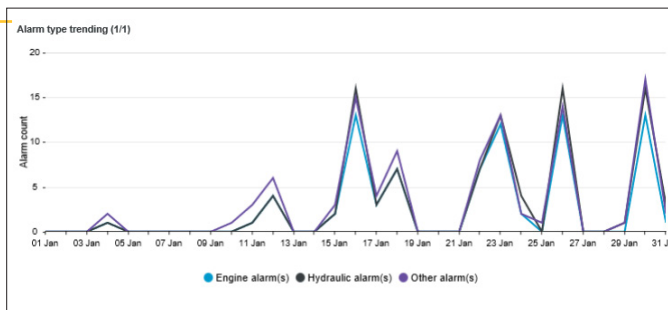

Operation > Location

Map with machine journey

*Available in selected markets on all factory delivered machines

Maintenance

Service
No. of machines in overdue status
No. of reported services
Predicted date for next service
Hours to next service
Diagnostic
Active alarms
No. of alarms*
Alarm type trending (engine/hydraulics/others)
Alarm frequency (count and time for each type)
Acknowledge alarm
Connectivity
Last communication

Reports

Excel reports
Report subscription
Notification
Mail notification
SMS notification

*Available in selected markets on all factory delivered machines

Latest machine commun	02-10-2018 05:24:02 AM	Latest machine data:	02-10-2018 05:24:02 AM	Machine timezone:		
Site	Type	Machine model	Machines	Date	Drill hours per day	Number of alarms
B Site	DM	DM 45	234	2018-01-01	0,00	0
B Site	DM	DM 45	234	2018-01-02	11,32	3
B Site	DM	DM 45	234	2018-01-03	10,49	19
B Site	DM	DM 45	234	2018-01-04	11,40	45
B Site	DM	DM 45	234	2018-01-05	12,47	20
B Site	DM	DM 45	234	2018-01-06	12,09	52